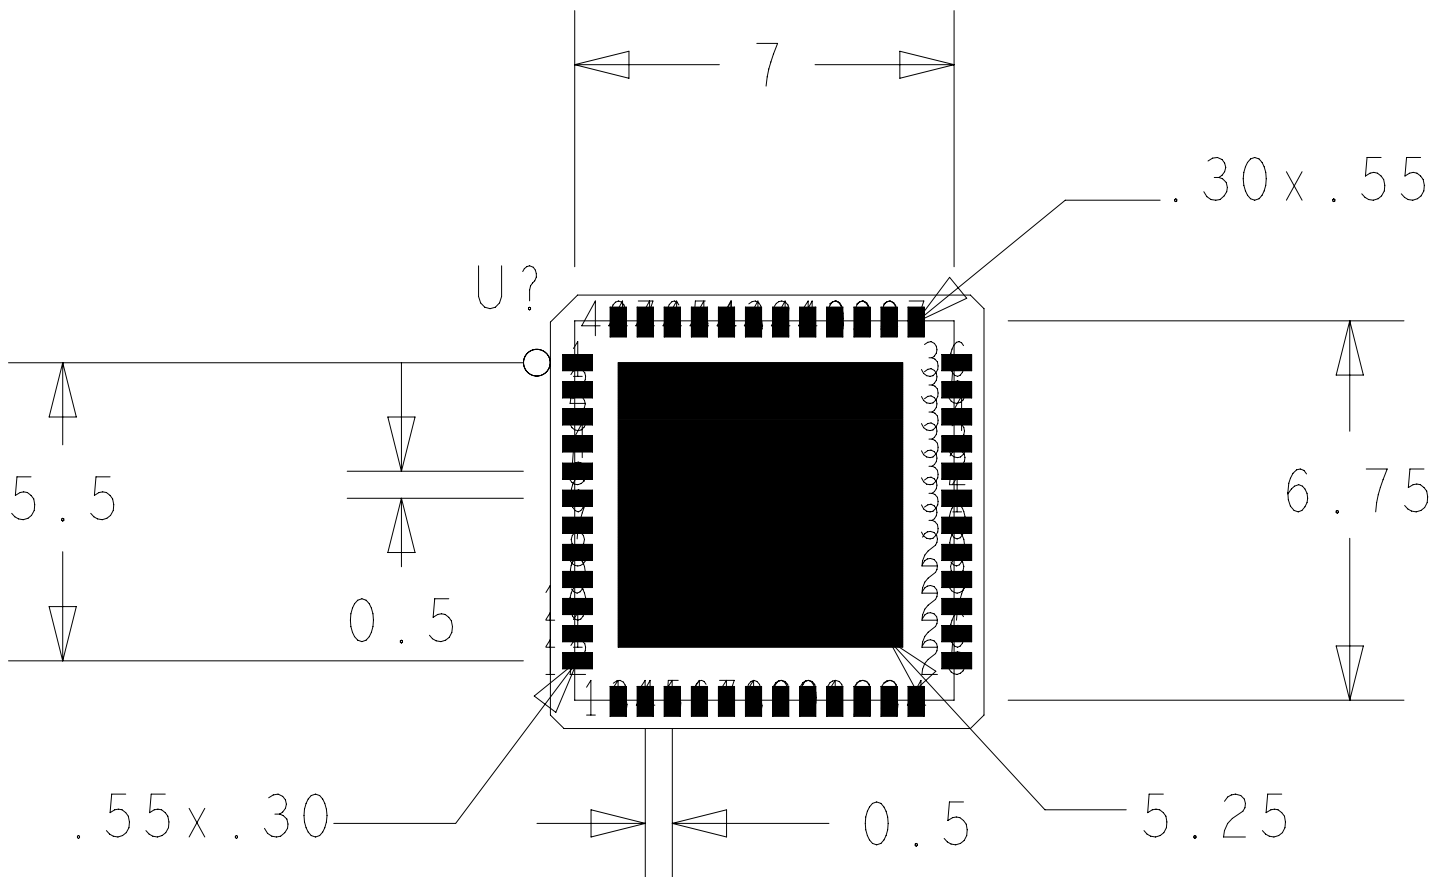

Analog Devices

CP - 48 - 4

REV A

(Dim. are in MM)

LAST MODIFIED 03/27/08